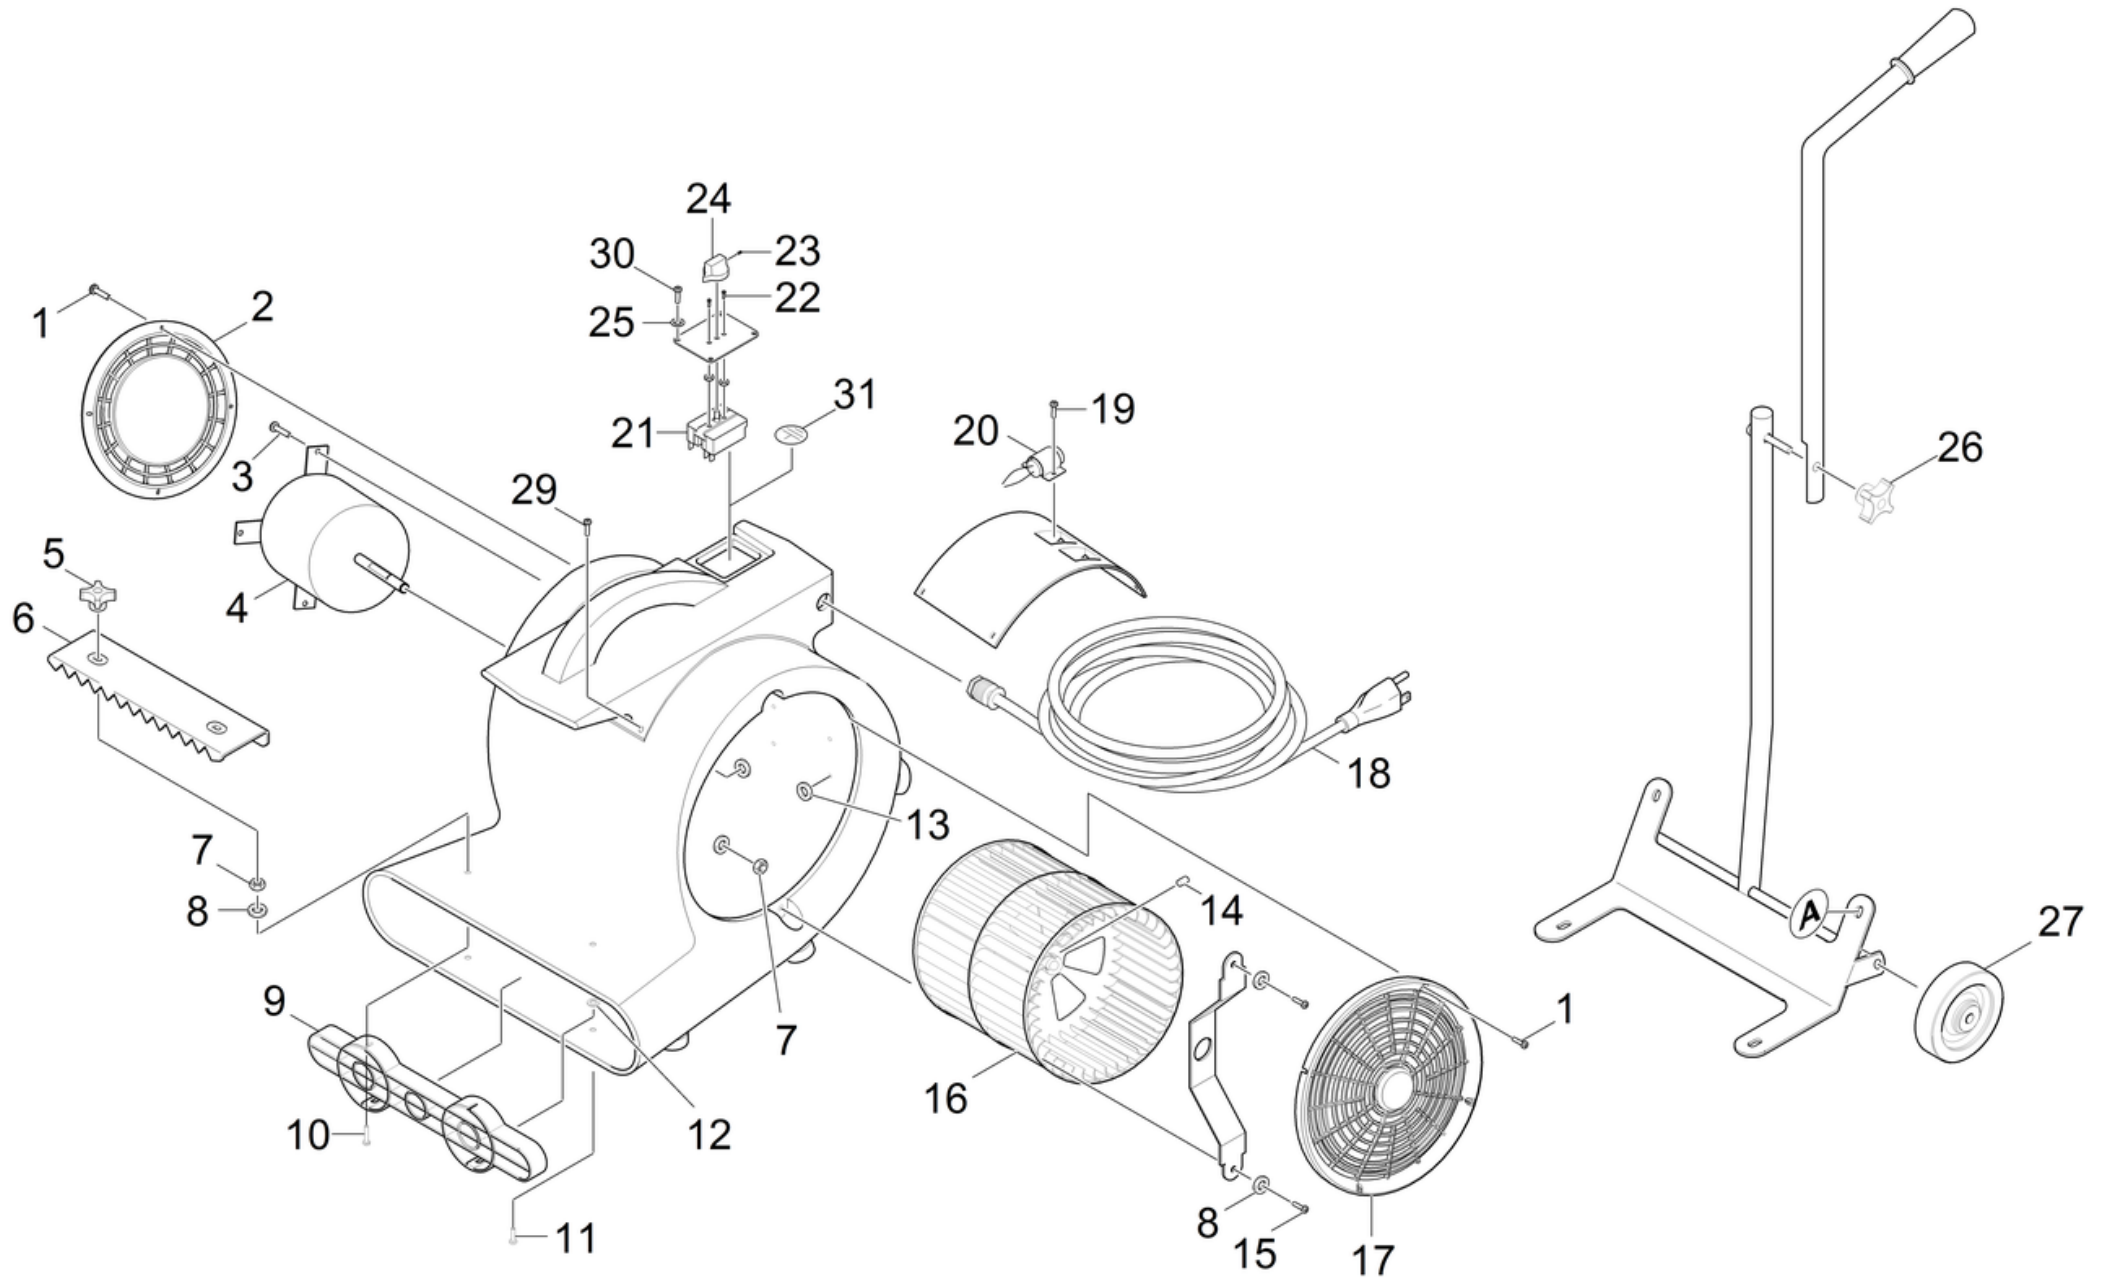

10 Individual parts

Professional \ Air blower \ AB 84 \ Spare parts list AB 84 CUL \ Individual parts

10 Individual parts

Professional \ Air blower \ AB 84 \ Spare parts list AB 84 CUL \ Individual parts

POS	Article no.	Description	Quantity	Unit	Remark
1	8.613-675.0	SCREW, M4-.7 X 15 PNHSMS	8.000	ST	
2	8.621-470.0	9" BLOWER GRILL	1.000	ST	
3	8.613-677.0	SCREW, M6-1 X 16 FLHMS BLKOX	4.000	ST	
4	8.624-713.0	MOTOR, 115V 3SPD 1/2HP	1.000	ST	
5	8.637-172.0	Carpet Pinza alfombra	2.000	ST	
6	8.621-676.0	Clamp -.	2.000	ST	
7	8.627-155.0	NUT, M6X1 HEX NYLOCK STL ZNPLT	6.000	ST	
8	8.613-734.0	WASHER, M6 FLT BLK	4.000	ST	
9	8.621-842.0	GUARD, FRONT AB	1.000	ST	
10	8.613-673.0	SCREW, M6-1 X 40 PNHMS BLKOX	2.000	ST	
11	8.613-654.0	RIVET, M4 X 18GL	2.000	ST	
12	8.613-739.0	Washer M4 RIVET BACKUP	7.000	ST	
13	8.622-585.0	WASHER, M3 FLT SS ISO7089	4.000	ST	
14	8.613-683.0	SET SCR, M8 X 8MM CUP PT.	1.000	ST	
15	8.613-674.0	SCREW, M6-1 X 15 PNHMS BLKOX	2.000	ST	
16	8.621-784.0	FAN, SQUIRREL CAGE AB	1.000	ST	
17	8.621-469.0	10" BLOWER GRILL	1.000	ST	
18	8.621-702.0	CORD ASSEMBLY, 14X3 SJTX25'AB	1.000	ST	
19	8.613-654.0	RIVET, M4 X 18GL	2.000	ST	
20	8.637-561.0	CAPACITOR, RUN, 15uF, 450VAC	1.000	ST	220V-230V
20	8.621-662.0	CAPACITOR, AB	1.000	ST	120V
21	8.622-509.0	Switch AB	1.000	ST	
22	7.777-999.0	Stockpiling discontinued	2.000	ST	
23	8.613-684.0	SET SCR, M3-.5 X 8MM	1.000	ST	
24		Knob switch Yellow	1.000	ST	
25	8.622-575.0	WASHER, M4 INTLK STL BLK ZNPLT	4.000	ST	
26		KNOB, HANDLE LOCK, YLW	1.000	ST	
27	8.622-602.0	Wheel 5D X 1.25 X 13MMID GRY	2.000	ST	
29	8.629-666.0	RIVET, M4 X 18GL	4.000	ST	
30	8.637-218.0	SCREW, M4-.7 X 10 PNHSMS BLK	4.000	ST	
31	6.643-145.0	Label earthing	1.000	ST	