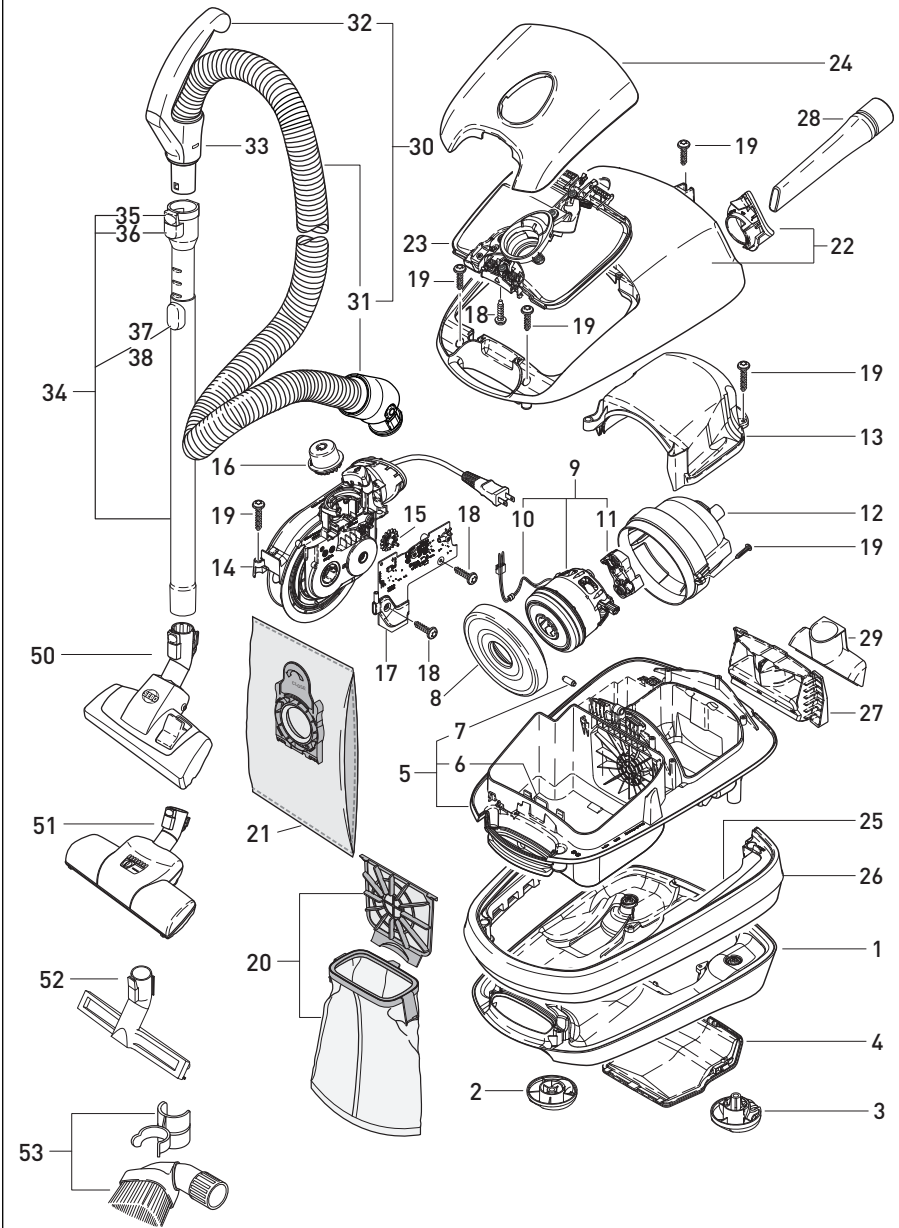

91620AM E2 Turbo - Dark Blue Machine

Pos.	Part #	Description
1	8335DBER	Bottom casing, dark blue
4	8249DBER	Cover exhaust air filter, dark blue
22	8328DBER	Top casing, dark blue
24	8224DBE2ER	Filter cover
51	6780GS	Turbo nozzle TT-C
52	6391DA	Parquet brush

Kombi Nozzle
standard with E1 Kombi