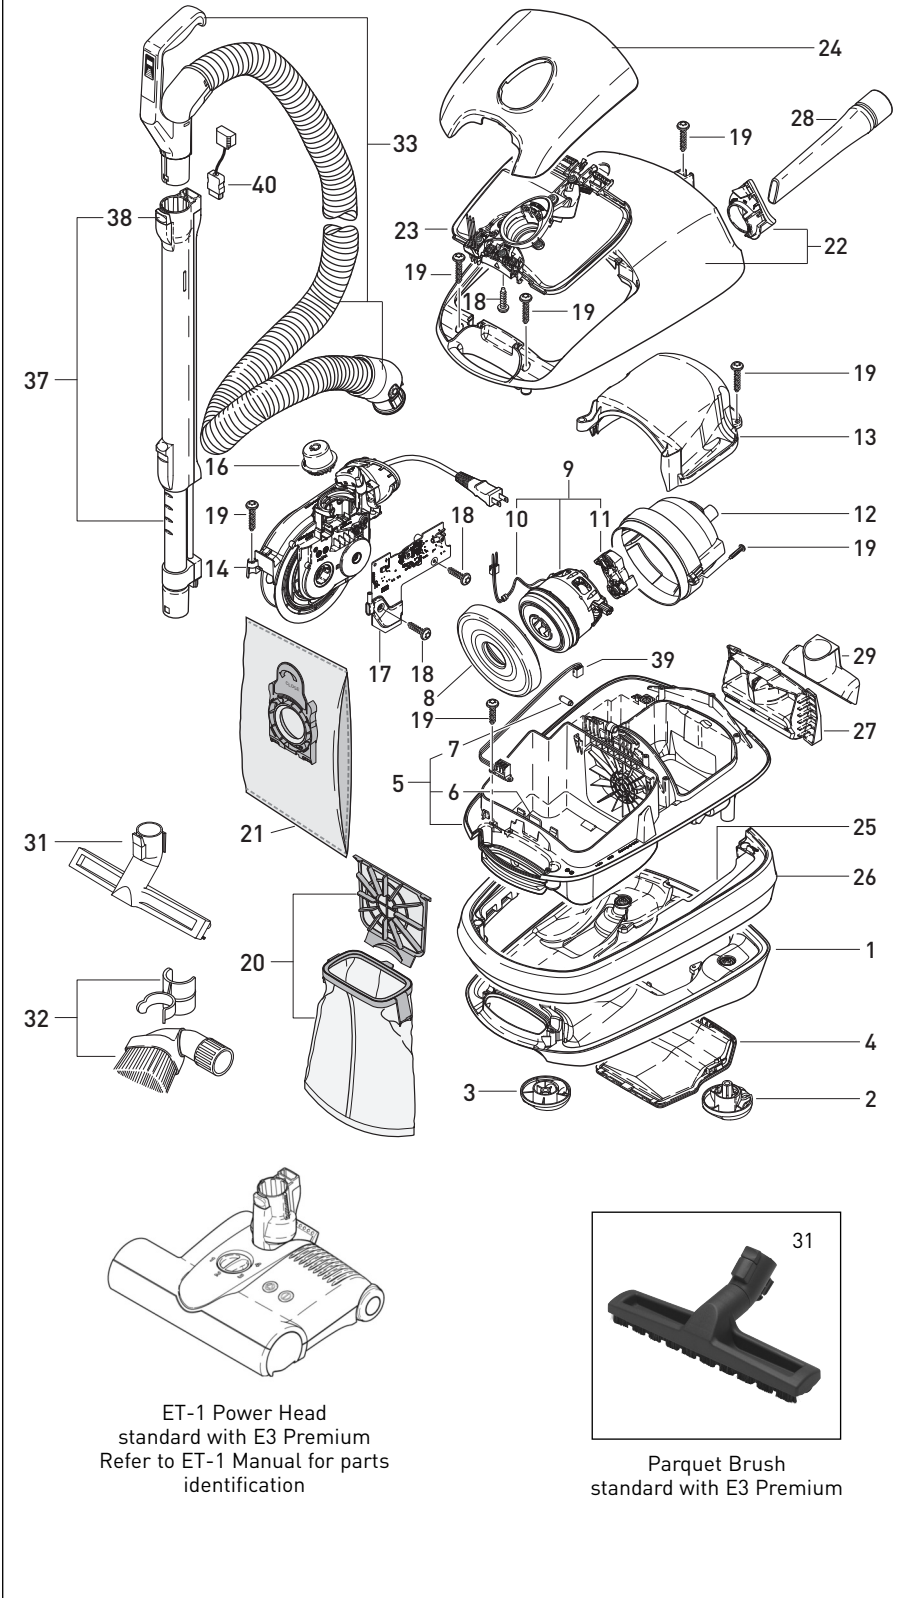

91642AM E3 Premium - Red Machine

1	8335DRER	Bottom casing, red
4	8249DRER	Cover exhaust air filter, red
22	8328DRER	Top casing, red
24	8224DRPRER	Filter cover
26	8221AM01	AIRBELT, gray-black

91643AM E3 Premium - Graphite Machine

1	8335GGER	Bottom casing, gray black
4	8249GGER	Cover exhaust air filter, gray black
22	8328GGER	Top casing, gray black
24	8224GSPR	Filter cover
26	8221AM10	AIRBELT, stripes

ET-1 Power Head
standard with E3 Premium
Refer to ET-1 Manual for parts
identification

Parquet Brush
standard with E3 Premium