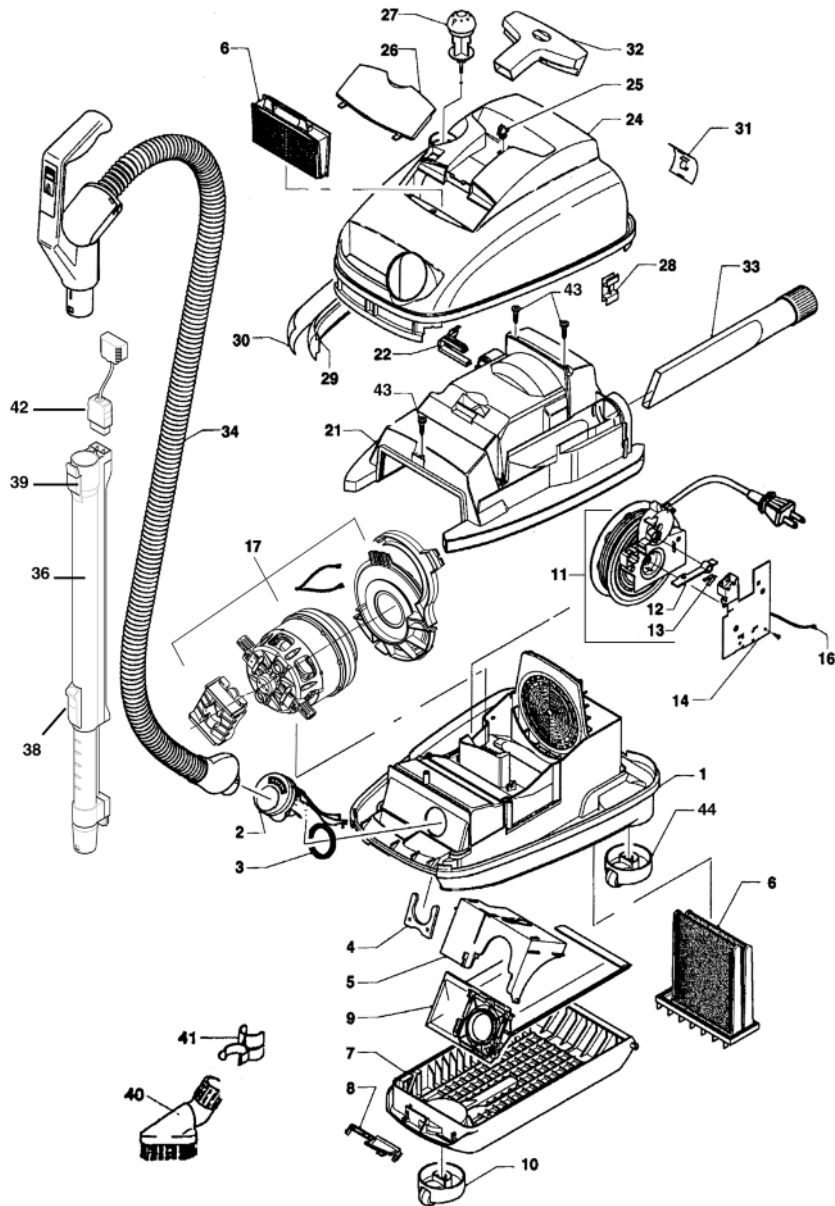

Parquet Brush standard with K3 Red, Volcano and Onyx

Canister with Handle/Hose

#9687AM K3 Red Machine

Pos.	Part #	Description
1	6754GS	Bottom casing w/castors (44)
2	6677GS	Suction neck - K3
3	6014	Seal
4	6042WS	Spring lock
5	6681HG	Leaf holder, cpl.
6	6696AM	K Microfilter & Exhaust set
7	6756GS	Bag cover w/castor (10)
8	6607GS	Cover release
9	6629AM	Filter bag SEBO K
10	6752GS	Castor for bag cover
11	665603E	Cord reel w/lever & leaf spring (12&13)
12	6621	Switch lever w/leaf spring (13)
13	1739	Leaf spring
14	6645ER	Electronic controller K3 w/switch
16	6638	Internal cable - white
17	6631ER	Vac motor 1250W includes motor mount, adaptor, internal cable w/thermal cut-off
21	6679GS	Motor cover
22	6622GS	Plug surround
24	6680DR1	Top casing K - red (25)
25	6625ER	Release button w/screw
26	6404K3	Exhaust filter cover - red
27	60666GW	On/Off knob for K3 red and black
28	6086HG	Casing clip
29	6623UL	Foam bumper - K
30	6047AM/01	AIRBELT textile - dark gray (incl. pos. 31)
31	6048GS	AIRBELT clip
32	6627GS	Upholstery nozzle - K Series
33	1092GS	Crevice nozzle
34	6349AM	7' hose w/couplings & handle K3
36	6270GS	Telescoping tube (38&39)
37	6391DA	Parquet brush
38	6421GS	Slider button w/hardware
39	6420GS	Release button w/leaf spring & cap
40	1387GS	Dusting Brush
41	6694GS	Clip for attachments
42	6369GS	Mains cable
43	0105	Screw 3.9 x 19
44	6751GS	Castor for bottom casing