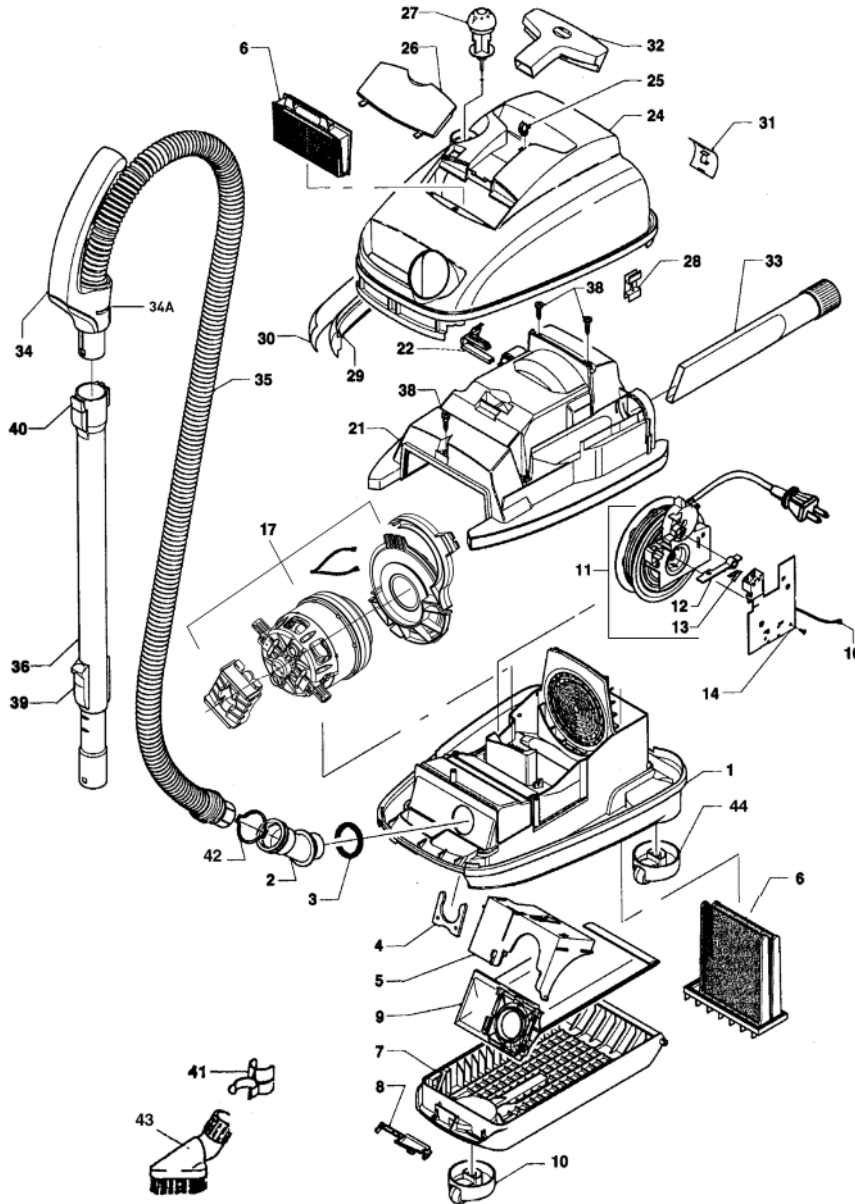

#9679AM K2 Midnight Blue Machine Exceptions

24	6680DB1	Top Casing, K2 midnight blue (25)
26	6424AM	Exhaust filter cover - midnight blue
27	60613GW	On/Off knob - K2 midnight blue
30	6047AM/01	AIRBELT textile - dark gray (incl. pos. 31)
37	7260GS	Kombi nozzle

Turbo Nozzle standard with K2 Hunter Green