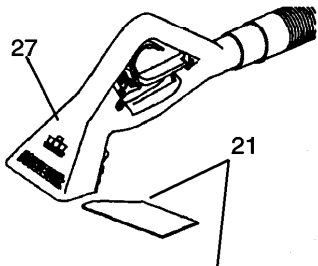

HAND TOOL ASSEMBLY
MONTAJE DE LA HERRAMINETA MANUAL
MONTAGE DE L'ACCESSOIRE MOQUETTE
HANDGERÄT-MONTAGE
ELENCO DELLE PARTI DELL'UTENSILE A MANO

NOTE: DO NOT OVER TIGHTEN
 NOTA: NO APRETAR EN EXCESO
 REMARQUE: NE PAS TROP SERRER.
 ACHTUNG: NIGHT ÜBERDREHEN
 NOTA: L'ECCEDEZZA NON STRINGE

ITEM 21 IS HELD ON BY AIR PRESSURE WHEN THE MACHINE IS IN OPERATION. TO STORE IT, USE THE TWO CLIPS UNDERNEATH THE HAND AS SHOWN BELOW.

PARTS

REF	PART NO.	PRV NO.	QTY	DESCRIPTION	SERIAL NO. FROM	NOTES:
1	86227200	04007	1	ADAPTOR, 1/8 MPT X 1/8 FPT BR		
2	86230610	12509	1	BRUSH, DDH		
3	86002460	22026	1	COUPLER, 1.5 VAC HOSE		
4	86234920	27677	1	CUFF, SWIVEL DDH HOSE EXIT		
5	86234930	27678	1	CUFF, SWIVEL DDH		
6	86197330	27681	1	CONNECTOR, 1/4T X 1/4 MPT		
7	86197470	31067	1	ELBOW, 45D 1/4T X 1/8 NPT		
8	86240030	39463	1	HOSE, VAC 1 1/2 X 5' DDH		
9	86241030	78384	1	TOOL HAND, DOUBLE DRY, ASM		
10	86004530	44052	1	JET, BODY, MINI-QUICK W/SEAL		
11	86004540	44060	1	JET, 8002 MINI-QUICK REPLACEMENT		
12	86246400	51248	1	LEVER, TRIGGER		
13	86246710	51249	1	LOCK, LEVER		
14	86246410	51250	1	LEVER, HANDLE		
15	86005580	56012	1	NIPPLE, 1/4 FPT QD		
16	86270430	57240	1	INSERT, 8-32 NUT		
17	86006170	66031	2	PIN, ROLL 1/8" X 3/4" L SS		
18	86273910	70045	1	SCREW, 8-32 X 1 PPHMS SS		
19	86276630	70704	1	SCREW, 6-32 X 7/8 PPHMS SS		
20	86255210	73776	1	SPRING, COMP. .08D X .75L X .01W		
21	86253500	73835R	1	SHIELD, DDH UPHOLSTERY		
22	86283060	78335	1	TUBE, 1/4 OD X 83.5"		
23	86258750	84137	1	VALVE, 1/8 NPT		
24	86278990	87017	1	WASHER, #8 FLAT		
*25	86004140	39128	2	HOSE ASM., 12' VAC 250 PSI		NOT SHOWN
*26	86001750	14182	1	BAG, ACCESSORY HOSE		NOT SHOWN
27	86245820	50945	1	LABEL, DOUBLE DRY		
28	86270920	57049	1	NUT, 6-32 HEX NYLOCK SS		