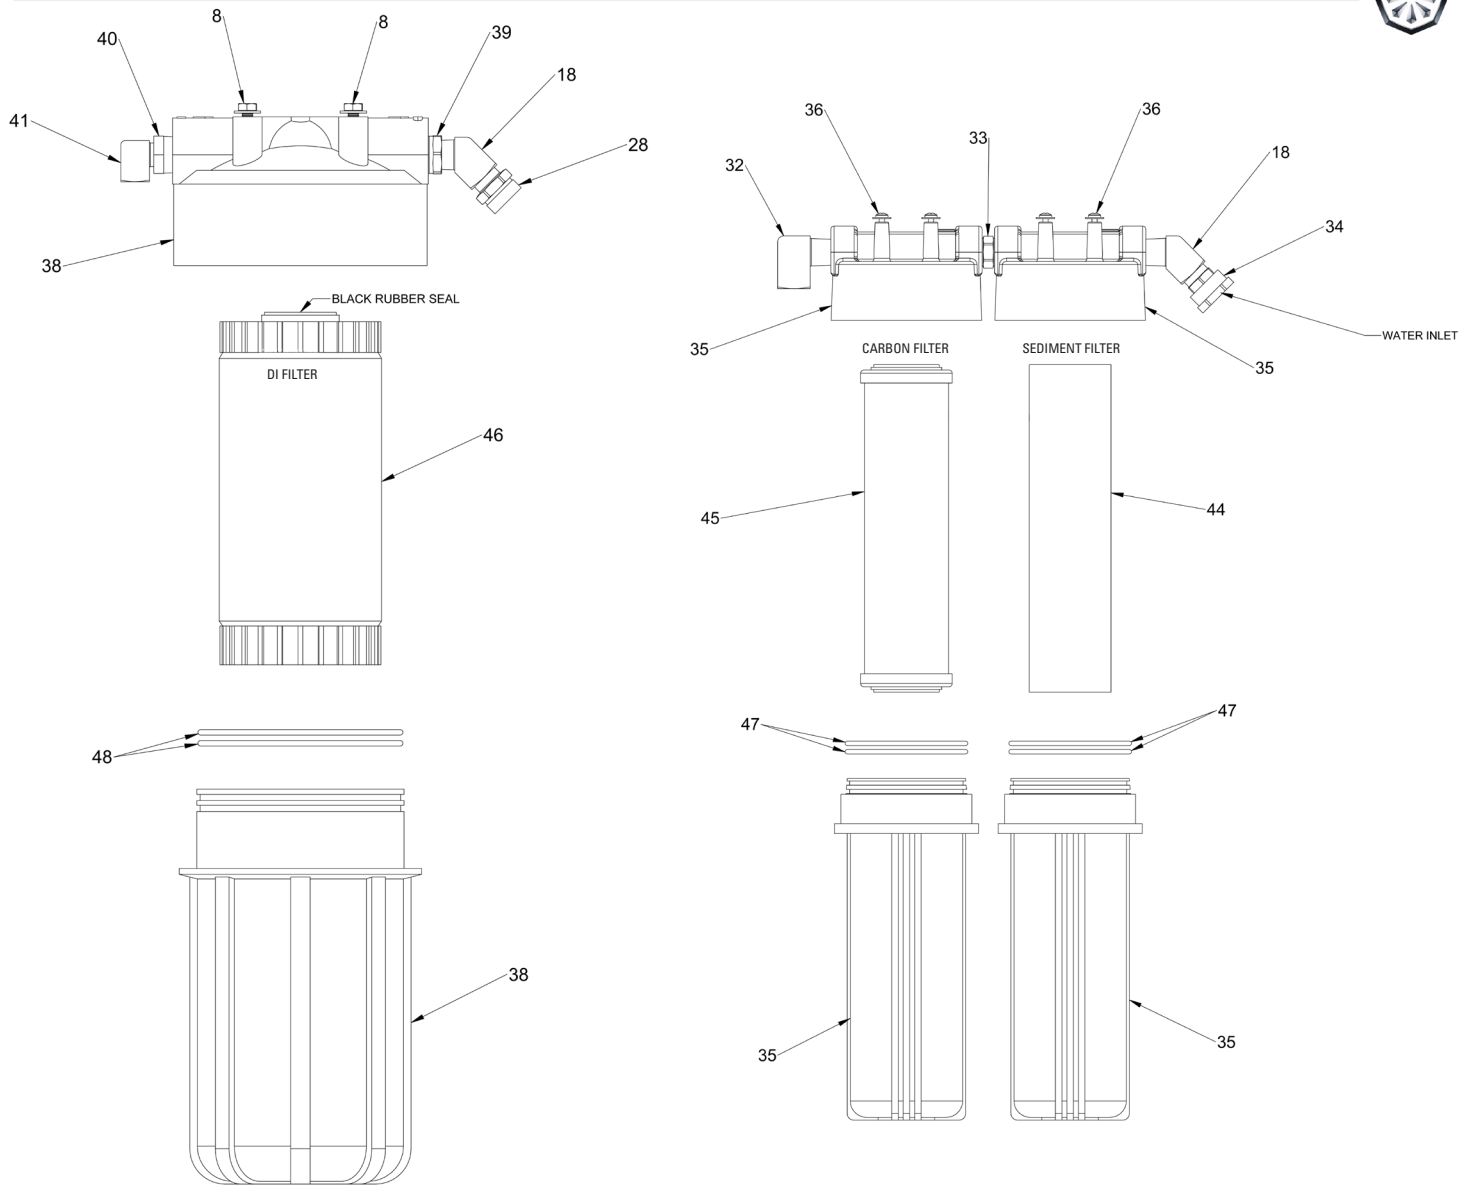

# Parts List - HydroCart

ITEM	PART NO.	DESCRIPTION	QTY	U/M	31	BD505211	HOSE ASSEMBLY, 3/8 NPT M	1	EA
1	BD505093	HYDROCARD FRAME ASSEMBLY	1	EA	32	BD515058	FITTING, 1/2" NPT STREET ELBOW	1	EA
2	BD515218	BUMPER, NYLON HYDROCARD FRONT	2	EA	33	BD515114	FITTING, 1/2" NPT MALE HEX	1	EA
3	BD515217	POP RIVET, 3/16" DIA. X .375 LONG	2	EA	34	BD515092	GARDEN HOSE FITTING 1/2NPTMx3/4	1	EA
4	BD505005	WHEEL, 10" DIAMETER	2	EA	35	BD505104	SLIMLINE PREFILTER HOUSING	2	EA
5	BD413501	BOLT, 7/16-20 X .75 HHCS	2	EA	36	BD407001	SCREW, #10-14 PHILLIPS PAN	8	EA
6	BD434000	WASHER, 7/16" FLAT	2	EA	37	BD430003	WASHER #10 SAE FLAT	8	EA
7	BD515210	CLAMP, 4" NYLON SADDLE	2	EA	38	BD505025	PRE-FILTER PRESSURE VESSEL	1	EA
8	BD411509	BOLT, 5/16"-18 X 1" HHCS	8	EA	39	BD515157	FITTING, REDUCER BUSHING 3/4" NPT-M X 1/2" NPT-F	1	EA
9	BD442000	NUT, 5/16-18 NYLOCK	4	EA	40	BD515213	FITTING, REDUCER BUSHING 3/4" NPT-M X 3/8" NPT-F	1	EA
10	BD432001	WASHER, 5/16" USS FLAT	8	EA	41	BD515036	FITTING, STREET ELBOW 3/8" NPT	1	EA
11	BD505099	PRESSURE VESSEL, 4 X 40	1	EA	42	BD545186	LABEL, HYDROCARD PRESSURE	1	EA
12	BD515070	FITTING, 1/2" NPT MALE ELBOW	2	EA	43	BD545132	RO MEMBRANE	1	EA
13	BD515139	FITTING, REDUCER HEX BUSHING 1/2" NPT-M X 1/4" NPT-F	1	EA	44	BD505107	SEDIMENT FILTER	1	EA
14	BD515200	PRESSURE GAUGE 0-200 PSI	1	EA	45	BD505108	CARBON BLOCK FILTER	1	EA
15	BD505100	WATER METER, ADAPTER FITTING	2	EA	46	BD500117	DI FILTER CARTRIDGE	1	EA
16	BD505012	WASHER, SEAL	2	EA	47	BD545155	SLIMLINE HOUSING O-RING REPLACMENT KIT	1	EA
17	BD515155	WATER METER	1	EA	48	BD505133	BIG GREY HOUSING O-RING REPLACMENT KIT	1	EA
18	BD515117	FITTING, 1/2" NPT X 45° STREET ELBOW	3	EA	49	BD545133	RO MEMBRANE LIP SEAL	1	EA
19	BD515074	VALVE, MINI BALL ADAPTER	1	EA	50	BD545157	RO HOUSING END CAP O-RING REPLACEMENT KIT	1	EA
20	BD515071	FITTING, 1/2" NPT MALE TEE	1	EA	51A	BD505084-CL	RO HOUSING END CAP (CENTER HOLE CLOSED)	1	EA
21	BD515126	FITTING, REDUCER HEX BUSHING 1/2" NPT-M X 3/8" NPT-F	1	EA	51B	BD505084-OP	RO HOUSING END CAP (CENTER HOLE OPEN)	1	EA
22	BD545114	SAFETY RELIEF VALVE	1	EA	52	BD505072	SNAP RING, RO HOUSING	1	EA
23	BD545119	FITTING, NYLON 3/8"NPT-M X 3/8" HB	1	EA	53	BD515090	FILTER WRENCH, LARGE (NOT SHOWN)	1	EA
24	BD407003	SCREW #6-19 X 3/4" LONG	2	EA	54	BD515214	FILTER WRENCH, SMALL (NOT SHOWN)	1	EA
25	BD515220	CHECK VALVE	1	EA	55	BD515091	PLUG REMOVAL ASSEMBLY TOOL (NOT SHOWN)	1	EA
26	BD505117	SAFETY CAP, CHAMP PRESSURE VESSEL	1	EA	56	BD515153	MAGIC LUBE (NOT SHOWN)	1	EA
27	BD505118	RETAINER PLUG, SAFETY CAP	1	EA	57	BD545179	HAND HELD TDS METER (NOT SHOWN)	1	EA
28	BD515221	FITTING 1/2"NPT MALE X 3/4" GH-MALE	1	EA	58	BD505079	100 FT HOSE ASSEMBLY (NOT SHOWN)	1	EA
29	BD500104	ASSEMBLY, 2 LPM FLOW REGULATOR	1	EA	59	BD505014	BALL VALVE 3/4" F-GH X 3/4" M-GH (NOT SHOWN)	1	EA
30	BD505210	HOSE ASSEMBLY, PRE-FILTER TO WATER METER	1	EA	60	HRCH	WASTE WATER DRAIN HOSE (NOT SHOWN)	1	EA