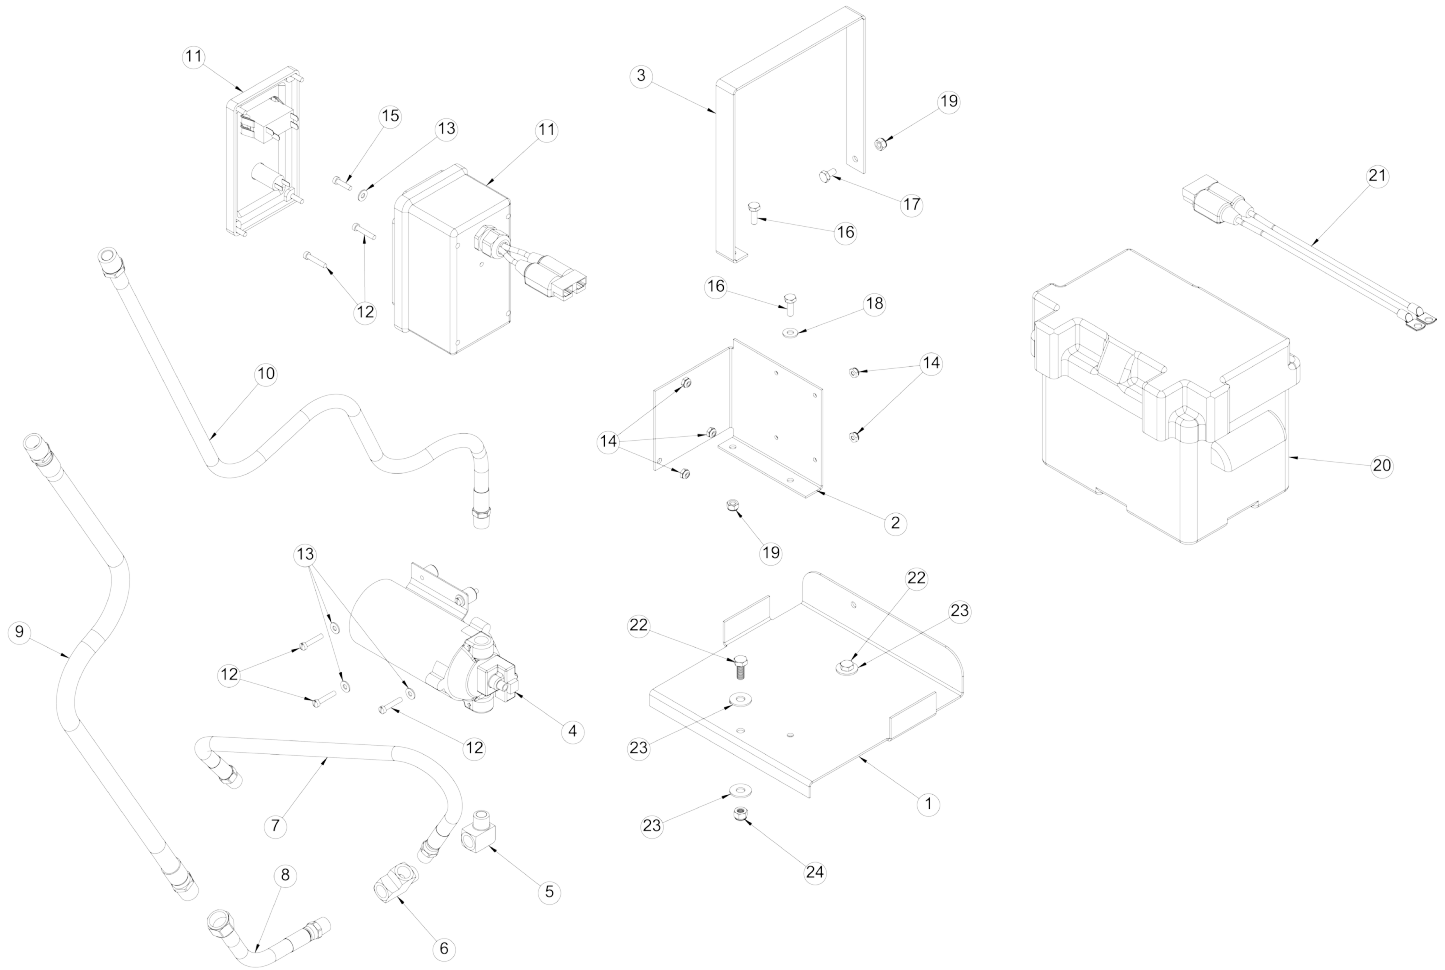

Exploded Parts View - HydroCart Battery

ITEM	PART NO.	DESCRIPTION	QTY	ITEM	PART NO.	DESCRIPTION	QTY
1	BD505096	MOUNTING PLATE, BATTERY MODULE	1	13	BD4312003	WASHER, #10 FLAT	5
2	BD505098	BATTERY PUMP MOUNTING BRACKET	1	14	BD440001	NUT, #10-24 NYLOCK	7
3	BD505097	BATTERY RETAINER STRAP	1	15	BD408002	SCREW, #10-24 X 3/4" FILLISTER HEAD	1
4	BD505023	PUMP, SHUR-FLOW 12VDC, CE	1	16	BD410505	BOLT, 1/4"-20 X 3/4" LONG HHCS	2
5	BD515036	FITTING, 3/8" NPT STREET ELBOW	1	17	BD410501	BOLT, 1/4"-20 X 1/2" LONG HHCS	1
6	BD545197	FITTING, 3/8" NPT STREET TEE	1	18	BD431000	WASHER, 1/4" FLAT	3
7	BD505215	HOSE ASSEMBLY, BATTERY BY-PASS	1	19	BD441000	NUT, 1/4" - 20 NYLOCK	3
8	BD505212	HOSE ASSEMBLY, BATTERY PUMP INLET	1	20	BD515032	BATTERY BOX, PLASTIC U1 STYLE	1
9	BD505210	HOSE ASSEMBLY, PRE-FILTER OUTLET (EXISTING HOSE)	1	21	BD505164	BATTERY CABLE ASSEMBLY W/PROTECTIVE BOOT	1
10	BD505211	HOSE ASSEMBLY, BATTERY PUMP DISCHARGE	1	22	BD411505	BOLT, 5/16"-18 X 3/4" LONG HHCS	2
11	BD505024	SWITCH BOX ASSEMBLY, BATTERY MODULE	1	23	BD432001	WASHER, 5/16" FLAT	4
12	BD408003	SCREW, #10-24 X 1" FILLISTER HEAD	1	24	BD442000	NUT, 5/16"-18 NYLOCK	2