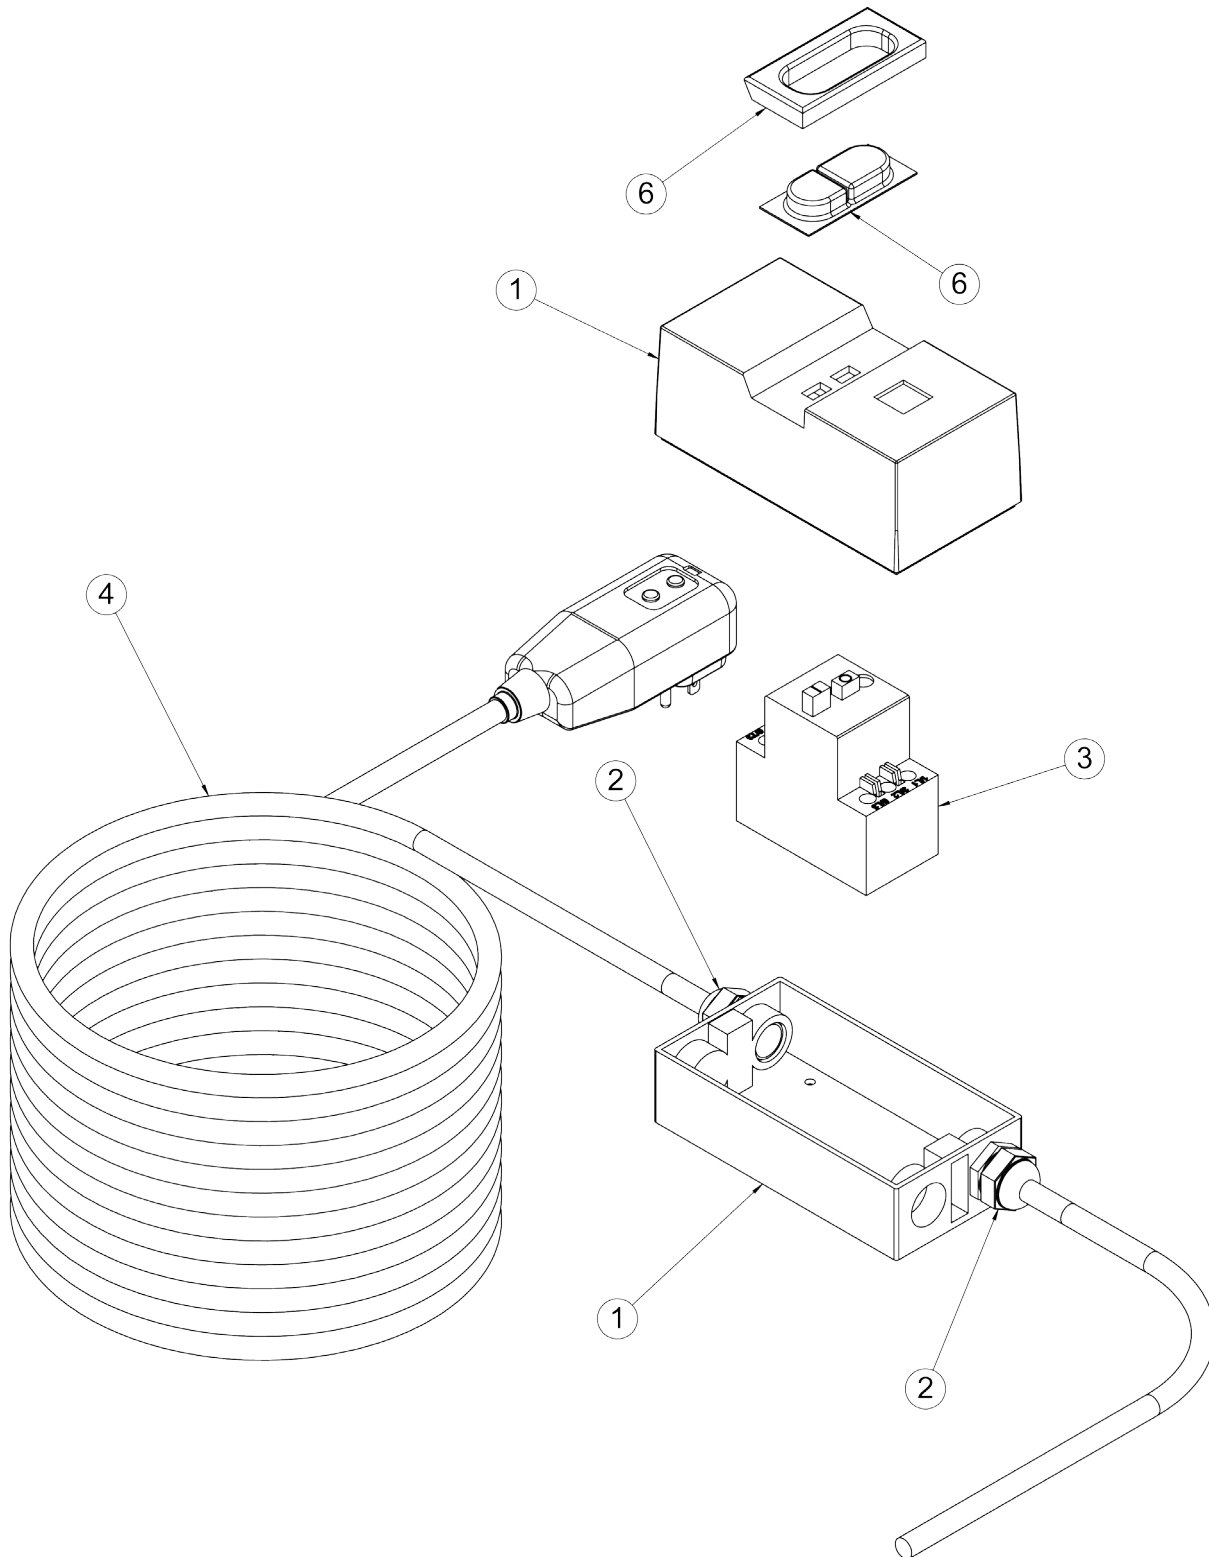

Exploded Parts View - HydroCart Electric

ITEM	PART NO.	DESCRIPTION	QTY
1	BD545109	SWITCH BOX, MOTOR START/STOP SWITCH	1
2	BD515173	CORD GRIP, PG-13.5	2
3	BD545120	MOTOR START/STOP SWITCH US	1
4	MECB93840	GFCI PLUG WITH CORD ASSEMBLY	1
5	BD545110	SWITCH COVER - IP67 COMES WITH COVER SEAL (NOT SHOWN)	1