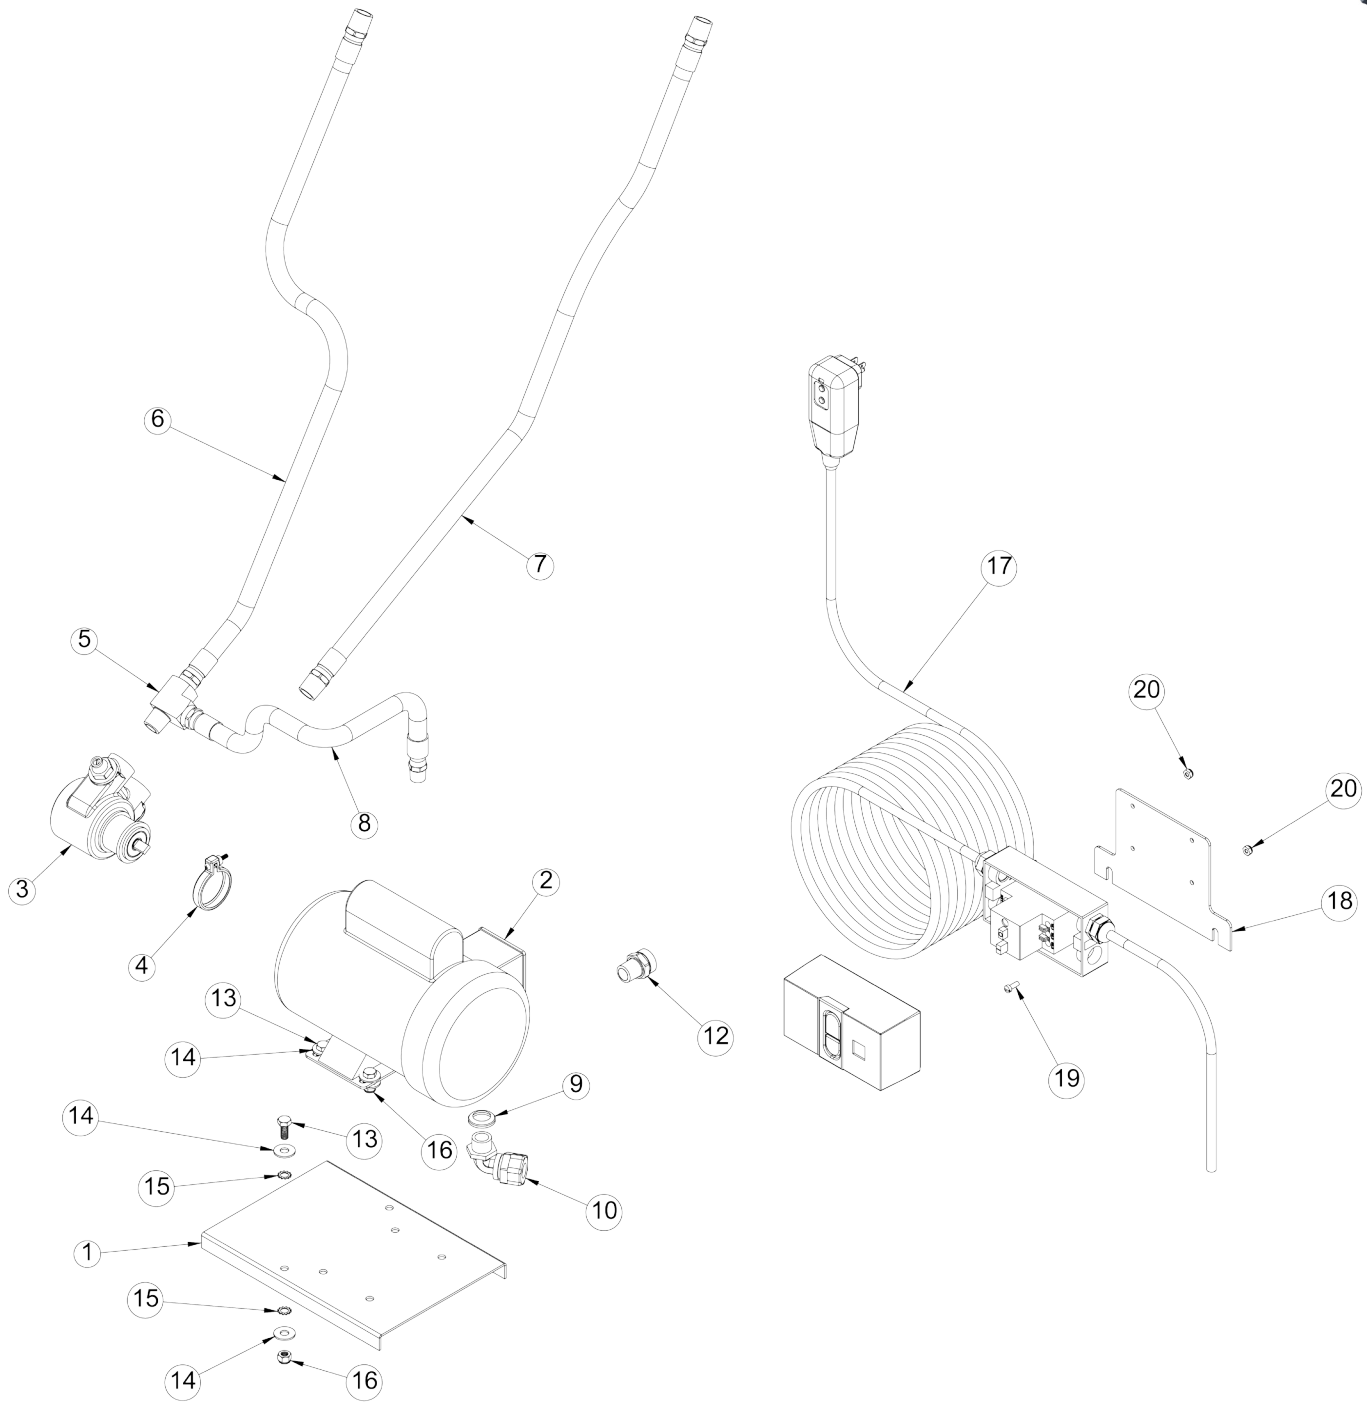

Exploded Parts View - HydroCart Electric

ITEM	PART NO.	DESCRIPTION	QTY
1	BD505094	BASE PLATE - ELECTRIC	1
2	BD505112	MOTOR, CARBONATOR PUMP, 1/2HP	1
3	BD505111	PUMP, ELECTRIC MODULE 701	1
4	BD515216	PUMP CLAMP RING	1
5	BD515121	FITTING, 1/2" NPT STREET TEE	1
6	BD505210	HOSE ASSEMBLY, PRE-FILTER TO WATER METER INLET	1
7	BD505213	HOSE ASSEMBLY, PUMP DISCHARGE TO WM INLET	1
8	BD505214	HOSE ASSEMBLY, PUMP BY-PASS	1
9	BD515165	SEALING GASKET RING	1
10	BD515179	90DEGREE CORD GRIP, 1/2" NPT	1

ITEM	PART NO.	DESCRIPTION	QTY
11	BD515166	SEALING LOCK RING (NOT SHOWN)	1
12	BD500105	ASSEMBLY, FLOW REGULATOR ELECTRIC	1
13	BD411505	BOLT, 5/16 - 18 X 3/4" HHCS	6
14	BD432001	WASHER, 5/16 USS FLAT	12
15			1
16	BD442000	NUT, 5/16-18 NYLOCK	6
17	BD505077	SWITCH BOX ASSEMBLY, US	1
18	BD545112	SWITCH MOUNTING PLATE	1
19	BD408006	SCREW, #10-24 X 1/2" LONG FILLISTER HEAD	2
20	BD440001	NUT, #10-24 NYLOCK	2