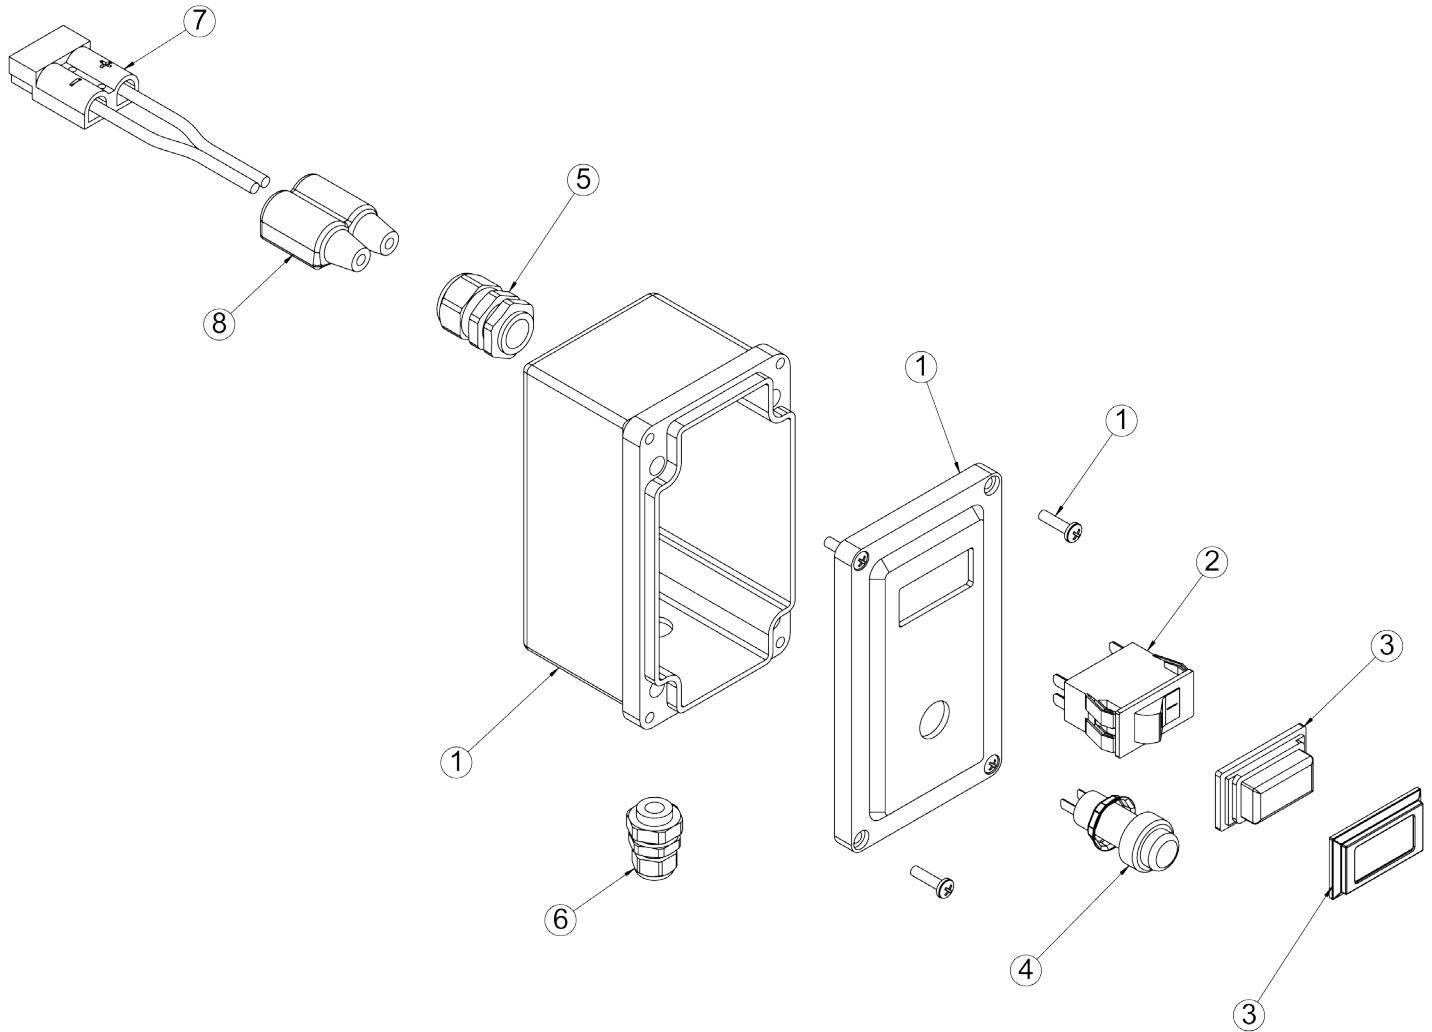

Exploded Parts View - HydroCart Battery

ITEM	PART NO.	DESCRIPTION	QTY
1	BD515042	BATTERY CONTROL BOX, HYDROCART	1
2	BD515043	ON/OFF SWITCH WITH RESET BREAKER	1
3	BD515044	SWITCH COVER, ON/OFF SWITCH	1
4	SPELBF18-12V	BATTERY LEVEL INDICATOR	1
5	BD515054	CORD GRIP, 3/8 NPT X 2 WIRE	1
6	BD515053	CORD GRIP, 1/2 NPT X 2 WIRE	1
7	BD515226	SAFETY BOOT, ANDESON CONNECTOR	1
8	BD505164	BATTERY CABLE ASSEMBLY	1