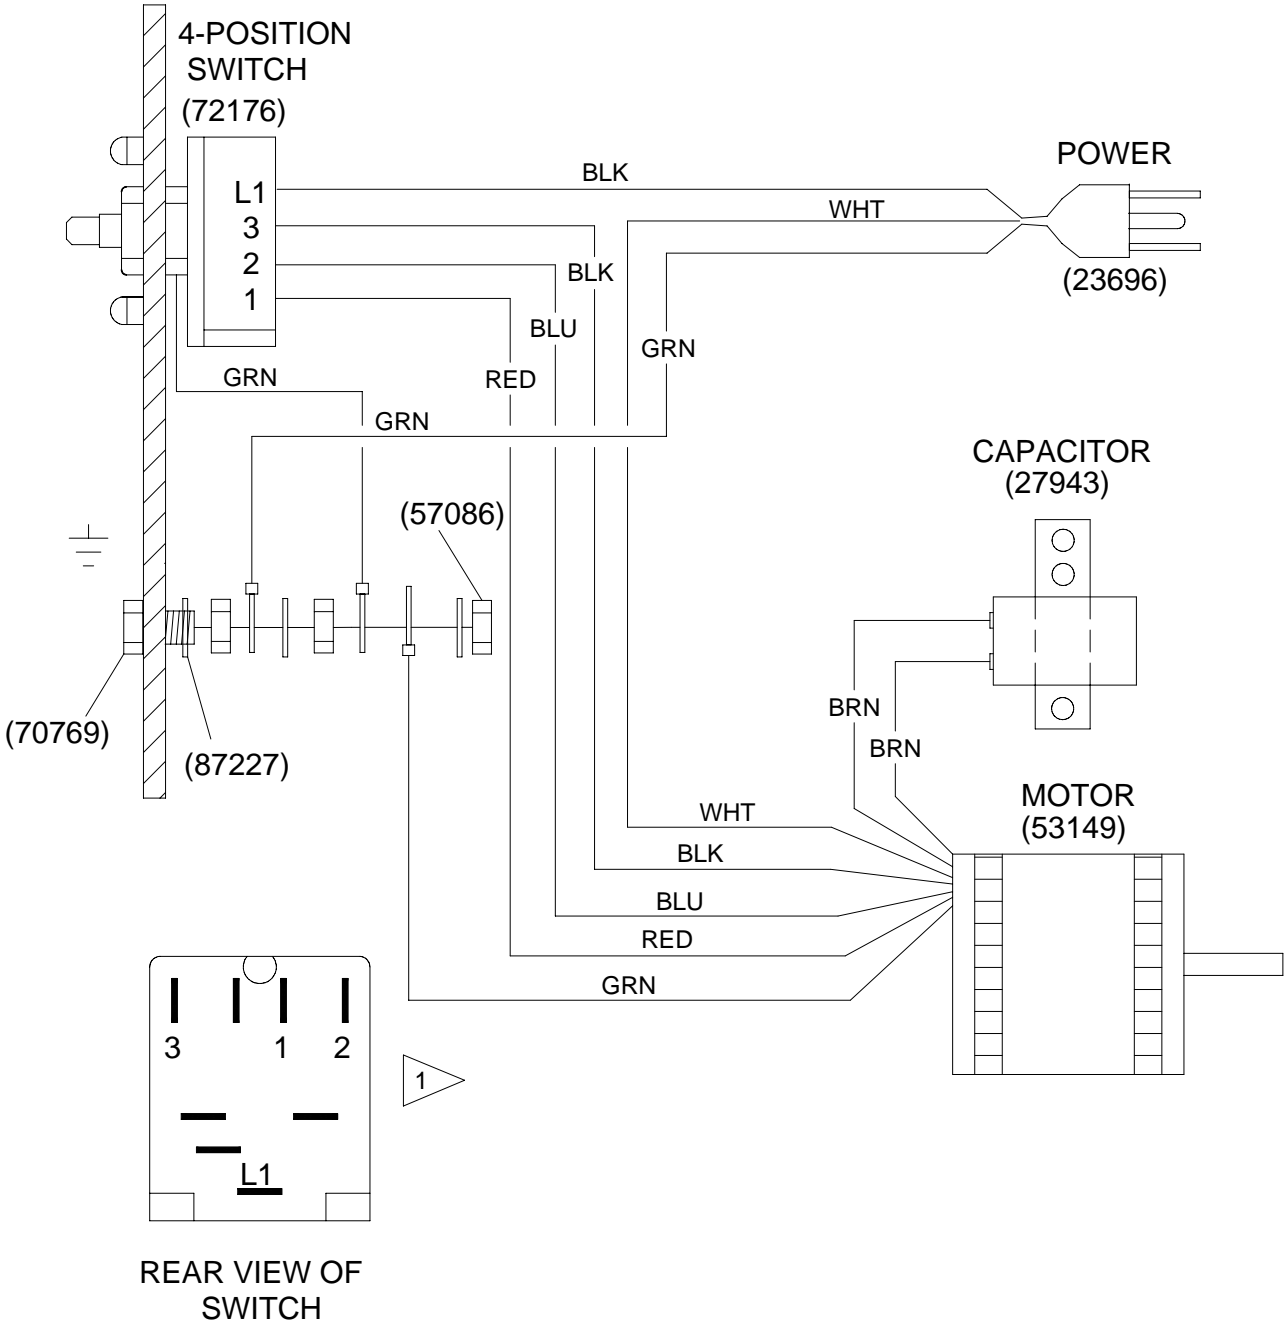

WIRING DIAGRAM

AIR BLOWER BODY ASSEMBLY

AIR BLOWER BODY ASSEMBLY

REF	PART NO.	QTY	DESCRIPTION	SERIAL NO.	NOTES:
1	70765	12	SCR, M4 X 15MM PH SHEET METAL		
2	36210	1	GUARD, 9" AB		
3	70768	2	SCR, M6-1 X 16MM FHMS BLK		
4	70246	2	SCR, 8-32 X 1/4 PPHMS BLK		
5	87255	7	WASHER, M4 RIVET BACKUP		
6	48084	1	KNOB, SWITCH AB		
7	70771	1	SET SCR, M3 X 8MM X .5		
8	62928	1	PLATE, SWITCH AB		
9	72176	1	SWITCH, 3 SPEED ROTARY		
10	140474	1	CLAMP, CAPACITOR		
11	67481	2	RIVET, M4 X 14MM		
12	27943	1	CAPACITOR		
13	62936	1	PLATE, INNER AB		
14	50344	1	LABEL, WARNING		
15	67483	4	RIVET, M3 X 12MM		
16	23696	1	CORD, 14X3 SJT, AB		
17	34389	1	FAN, SQUIRREL CAGE		
18	140467	1	BRKT, MOTOR SHAFT AB		
19	70764	2	SCR, M6-1 X 15 PPHMS PLTD BLK		
20	36211	1	GUARD, 10" AB		
21	87211	4	WASHER, M6 FLAT BLK		
22	70770	1	SET SCR, M8 X 8MM CUP POINT		
23	66352	4	FOOT BLOWER		*FOR MODEL W/O HANDLE
24	87218	8	WASHER, M6 PLAT		*FOR MODEL W/O HANDLE
25	70767	4	SCR, M6-1 X 19MM PPHMS		*FOR MODEL W/O HANDLE
26	57220	6	NUT, M6X1 HEX NYLOCK PLTD		
27	87226	4	WASHER, M3 RIVET BACKUP		
28	67481	6	RIVET, M4 X 14MM		
29	36212	1	GUARD, FRONT AB		
30	70763	2	SCR, M6-1 X 40MM		
31	48085	2	KNOB, CARPET CLAMP		
32A	53149	1	MOTOR, 115V 3SPD 1/2 HP		
32B	53803	1	MOTOR, 115V 3SPD 1 HP		
33	20100	1	CLAMP, CARPET		
34	20005	1	CLAMP, 5/16 NYLON		
35	62214	1	PLATE, WARNING LABEL		
36	87231	1	WASHER, M18 STAR		
37	87484	1	RIVET, M5 X 20		
38	87230	1	WASHER, M5 RIVET BACKUP		
39	87225	4	WASHER, M4 RIVET BACKUP		
40	87239	4	WASHER, M4 INT STAR BLK ZNC PLT		