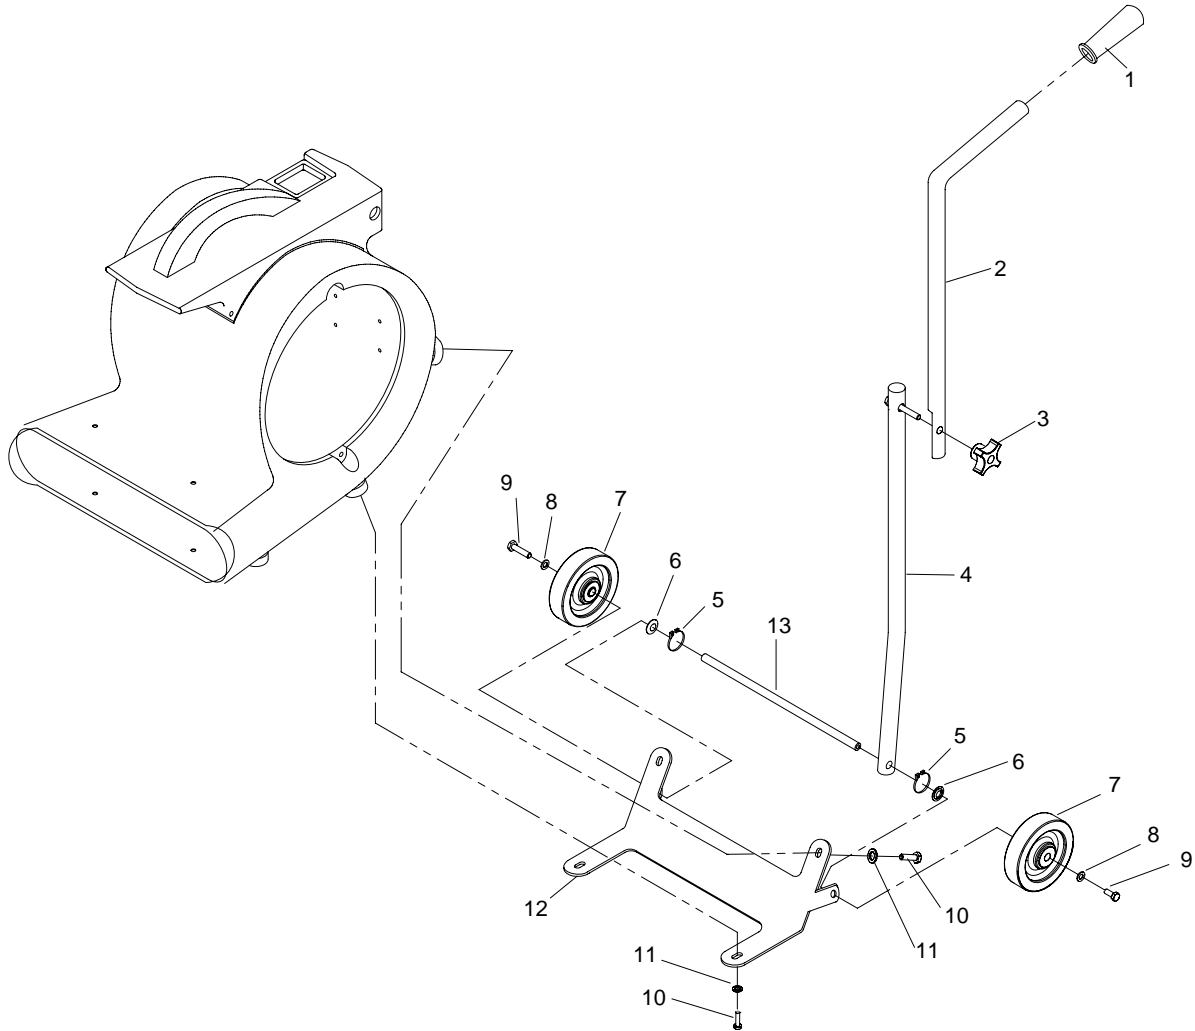

AIR BLOWER HANDLE

AIR BLOWER HANDLE

REF	PART NO.	QTY	DESCRIPTION	SERIAL NO. FROM	NOTES:
1	36196	1	GRIP, POLISHER HANDLE		
2	78486	1	TUBE, HANDLE UPPER		
3	48087	1	KNOB, HANDLE LOCK		
4	78485	1	TUBE, HANDLE LOWER		
5	67469	2	RING, 13MM EXTERNAL SNAP		
6	57276	2	NUT, PUSH FLAT RD .51ID		
7	89206	2	WHEEL, 5D X 1.25 X 13MM ID GRY		
8	87054	2	WASHER, M8 FLAT DIN125A PLT		
9	70262	2	SCR, M8 X 20 HHMS PLTD		
10	70767	2	SCR, M6 X 1 HEX NYLOCK PLTD		
11	87233	2	WASHER, 20MM OD		
12	140495	1	BRACKET, WHEEL, BLOWER		
13	03118	1	AXLE, WHEEL, BLOWER