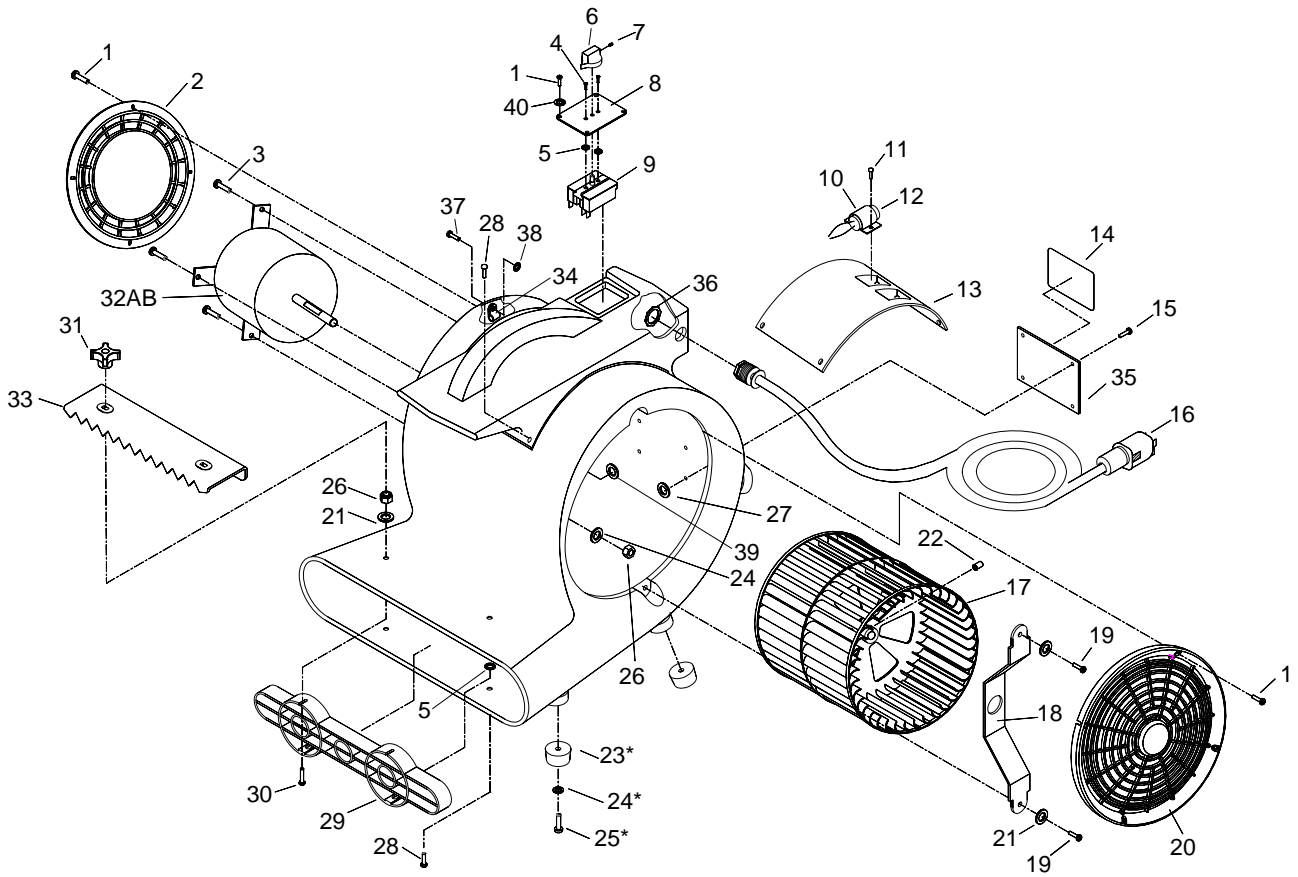

AIR BLOWER BODY ASSEMBLY

AIR BLOWER BODY ASSEMBLY

REF	PART NO.	QTY	DESCRIPTION	SERIAL NO.	NOTES:
1	70765	12	SCR, M4 X 15MM PH SHEET METAL		
2	36210	1	GUARD, 9" AB		
3	70768	2	SCR, M6-1 X 16MM FHMS BLK		
4	70246	2	SCR, 8-32 X 1/4 PPHMS BLK		
5	87255	7	WASHER, M4 RIVET BACKUP		
6	48084	1	KNOB, SWITCH AB		
7	70771	1	SET SCR, M3 X 8MM X .5		
8	62928	1	PLATE, SWITCH AB		
9	72176	1	SWITCH, 3 SPEED ROTARY		
10	140474	1	CLAMP, CAPACITOR		
11	67481	2	RIVET, M4 X 14MM		
12	27943	1	CAPACITOR		
13	62936	1	PLATE, INNER AB		
14	50344	1	LABEL, WARNING		
15	67483	4	RIVET, M3 X 12MM		
16	23696	1	CORD, 14X3 SJT, AB		
17	34389	1	FAN, SQUIRREL CAGE		
18	140467	1	BRKT, MOTOR SHAFT AB		
19	70764	2	SCR, M6-1 X 15 PPHMS PLTD BLK		
20	36211	1	GUARD, 10" AB		
21	87211	4	WASHER, M6 FLAT BLK		
22	70770	1	SET SCR, M8 X 8MM CUP POINT		
23	66352	4	FOOT BLOWER		*FOR MODEL W/O HANDLE
24	87218	8	WASHER, M6 PLAT		*FOR MODEL W/O HANDLE
25	70767	4	SCR, M6-1 X 19MM PPHMS		*FOR MODEL W/O HANDLE
26	57220	6	NUT, M6X1 HEX NYLOCK PLTD		
27	87226	4	WASHER, M3 RIVET BACKUP		
28	67481	6	RIVET, M4 X 14MM		
29	36212	1	GUARD, FRONT AB		
30	70763	2	SCR, M6-1 X 40MM		
31	48085	2	KNOB, CARPET CLAMP		
32A	53149	1	MOTOR, 115V 3SPD 1/2 HP		
32B	53803	1	MOTOR, 115V 3SPD 1 HP		
33	20100	1	CLAMP, CARPET		
34	20005	1	CLAMP, 5/16 NYLON		
35	62214	1	PLATE, WARNING LABEL		
36	87231	1	WASHER, M18 STAR		
37	87484	1	RIVET, M5 X 20		
38	87230	1	WASHER, M5 RIVET BACKUP		
39	87225	4	WASHER, M4 RIVET BACKUP		
40	87239	4	WASHER, M4 INT STAR BLK ZNC PLT